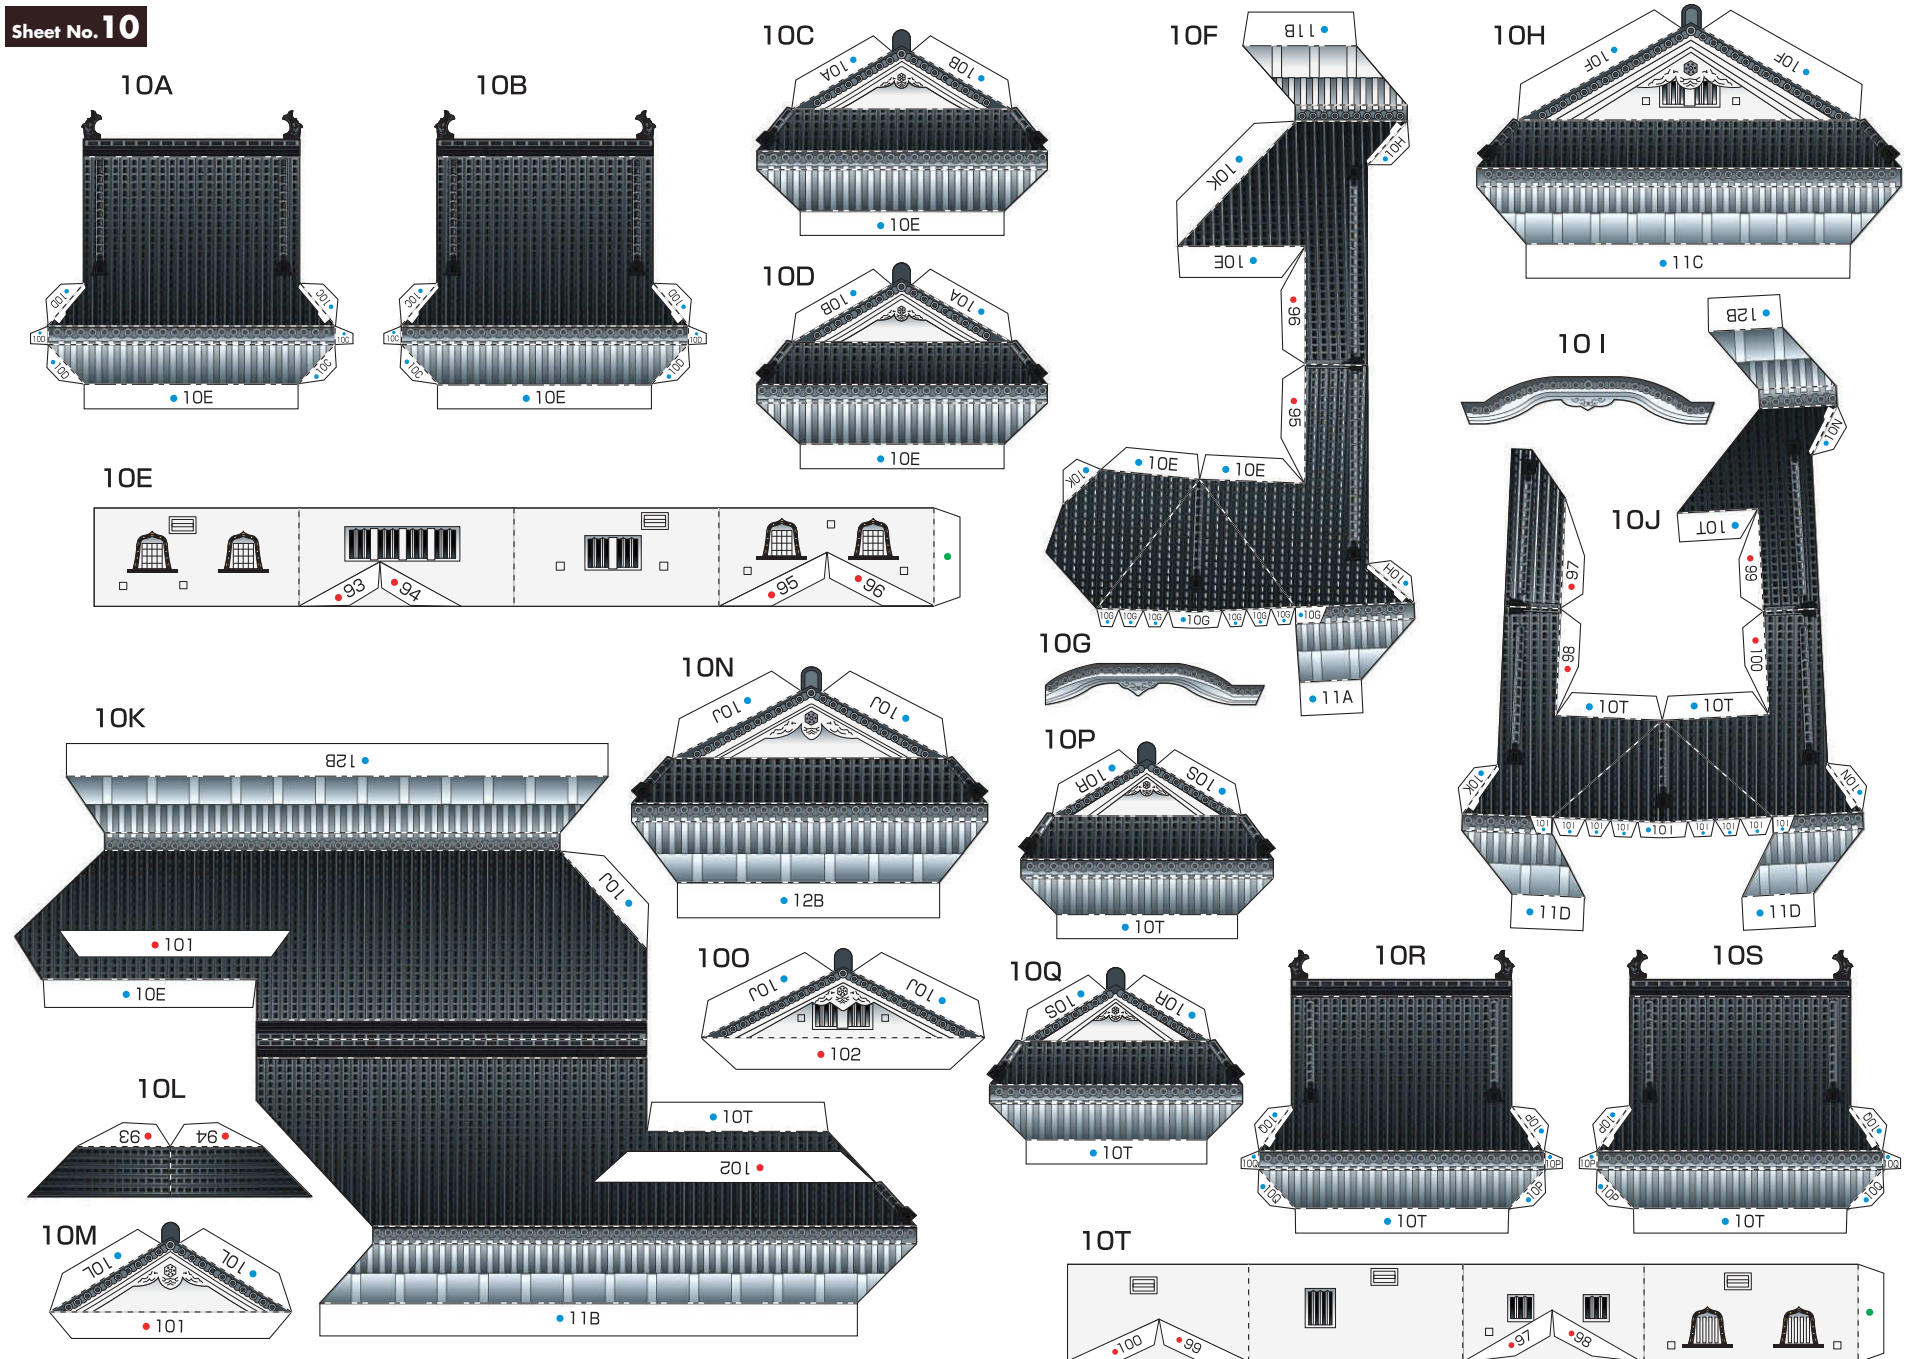

7E

7J

— Scissors line    - - - - - Mountain fold    - - - - - Valley fold    ———— Cut in line

Sheet No. 8

— Scissors line    - - - - - Mountain fold    - - - - - Valley fold    ——— Cut in line

★ : Glue on glue spots (Blue star)

Sheet No. 9

— Scissors line    - - - - - Mountain fold    - · - · - Valley fold    ——— Cut in line

Sheet No. 10

— Scissors line    - - - - - Mountain fold    - - - - - Valley fold    ——— Cut in line

Sheet No. 11

— Scissors line    - - - - - Mountain fold    - - - - - Valley fold    ——— Cut in line

Sheet No. 12

— Scissors line    - - - - - Mountain fold    - - - - - Valley fold    ———— Cut in line

Sheet No. 13