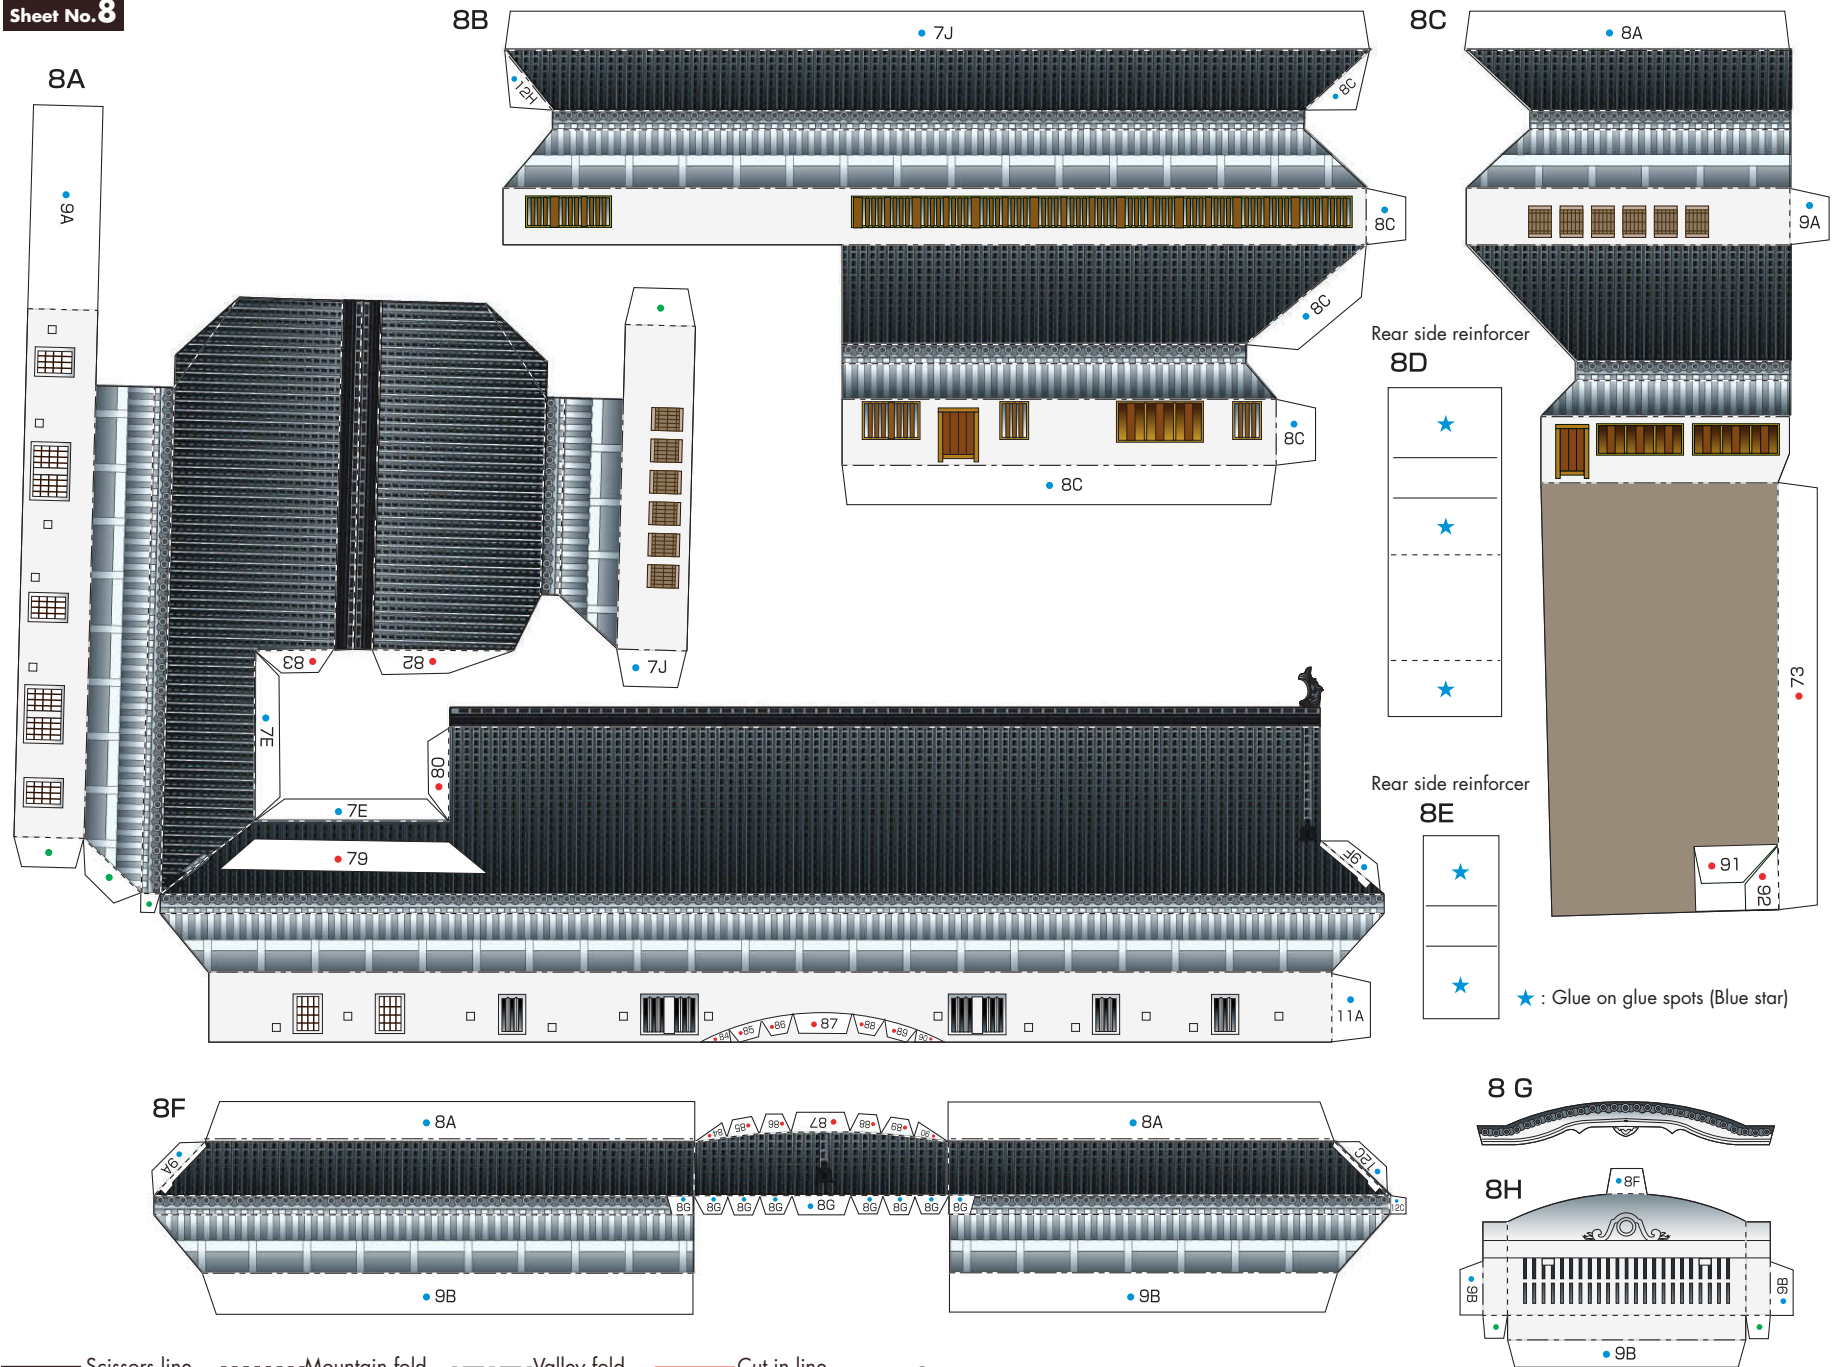

7E

7J

— Scissors line    - - - - - Mountain fold    - - - - - Valley fold    ———— Cut in line

Sheet No. 8

— Scissors line    - - - - - Mountain fold    - - - - - Valley fold    ——— Cut in line

★ : Glue on glue spots (Blue star)

Sheet No. 9

— Scissors line    - - - - - Mountain fold    - · - · - Valley fold    ——— Cut in line

Sheet No. 10

— Scissors line    - - - - - Mountain fold    - - - - - Valley fold    ——— Cut in line

Sheet No. 11

— Scissors line    - - - - - Mountain fold    - - - - - Valley fold    ——— Cut in line

Sheet No. 12

— Scissors line    - - - - - Mountain fold    - - - - - Valley fold    ———— Cut in line

Sheet No. 13