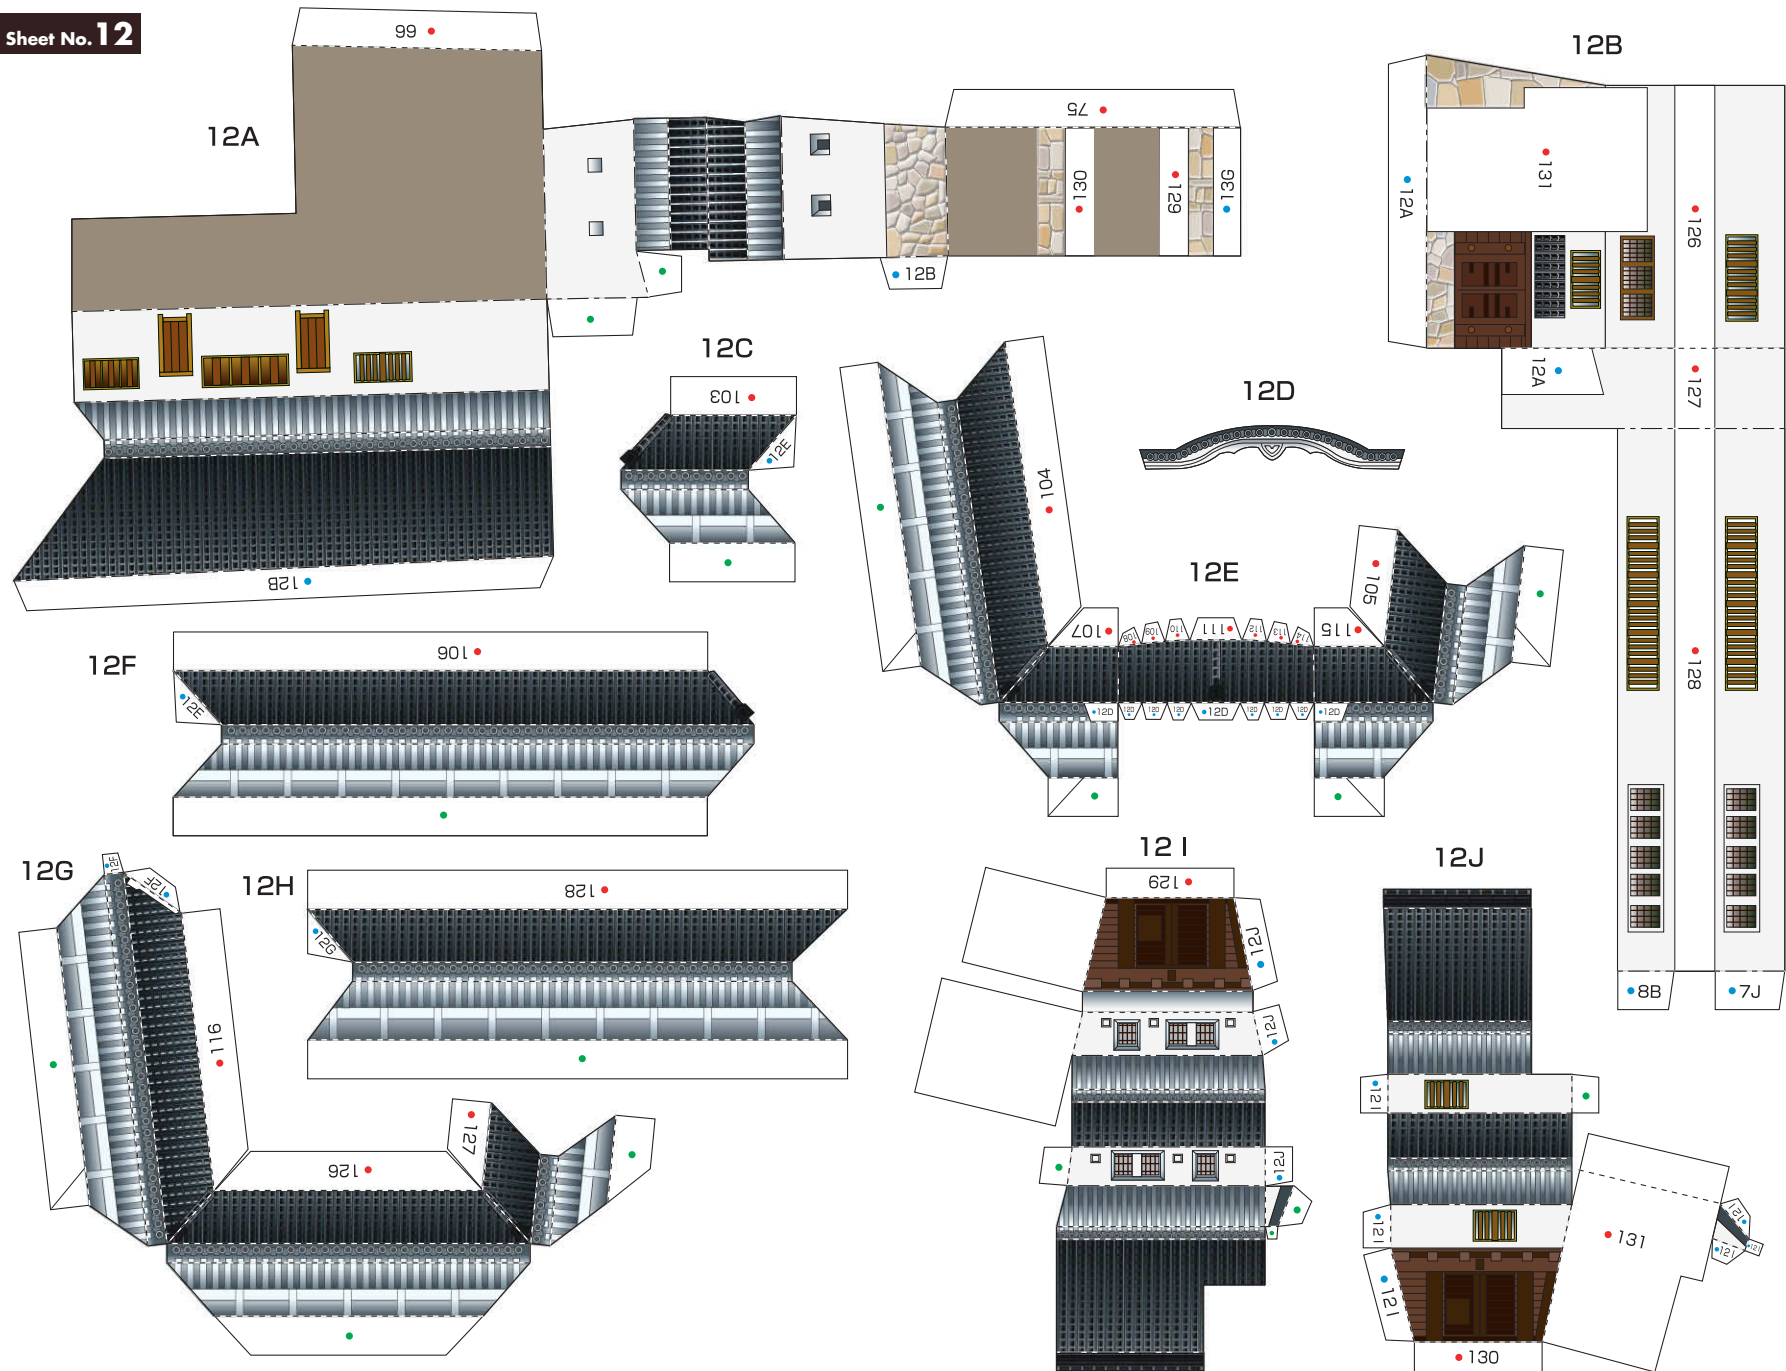

7E

7J

— Scissors line    - - - - - Mountain fold    - - - - - Valley fold    ———— Cut in line

Sheet No. 8

— Scissors line    - - - - - Mountain fold    - - - - - Valley fold    ——— Cut in line

★ : Glue on glue spots (Blue star)

Sheet No. 9

— Scissors line    - - - - - Mountain fold    - · - · - Valley fold    ——— Cut in line

Sheet No. 10

— Scissors line    - - - - - Mountain fold    - - - - - Valley fold    ——— Cut in line

Sheet No. 11

— Scissors line    - - - - - Mountain fold    - - - - - Valley fold    ——— Cut in line

Sheet No. 12

— Scissors line    - - - - - Mountain fold    - - - - - Valley fold    ———— Cut in line

Sheet No. 13